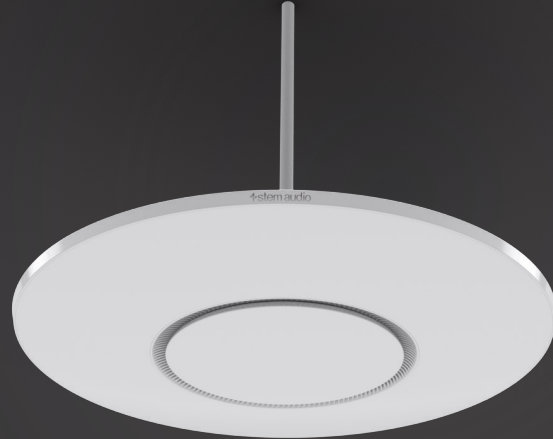

Meet Stem Ceiling

Whether you want to keep your audio out of sight or show it off, Stem Ceilings innovative design gives you the option to discreetly flush mount the device to a ceiling tile or tie it into the design of the room with chandelier mode. With 100 microphones and three array options (wide, medium, and narrow), Ceiling focuses on who's speaking and allows you to focus on your meeting all while keeping the technology out of sight. Need more coverage? Mix and match all Stem devices until your room's completely covered.

Features

- Dual mounting options: Flush mounted with ceiling tile included or hung in chandelier mode
- 100 microphone array
- Alexa enabled
- LED lights highlight voice direction indication
- 3 beam options: Wide, Medium, or Narrow
- Power over Ethernet (PoE)
- Compatible with all video conferencing platforms
- Stem's deep learning in neural networks improve echo-canceling, de-reverb, and noise cancellation algorithms
- Dimensions: 1'10.75"

Mix & Match

Mix and match all Stem devices until your room's completely covered.

Networkable

Control and manage your ecosystem through the network.

Compatibility:

Stem solutions are 100% compatible with all of your favorite video conferencing platforms.