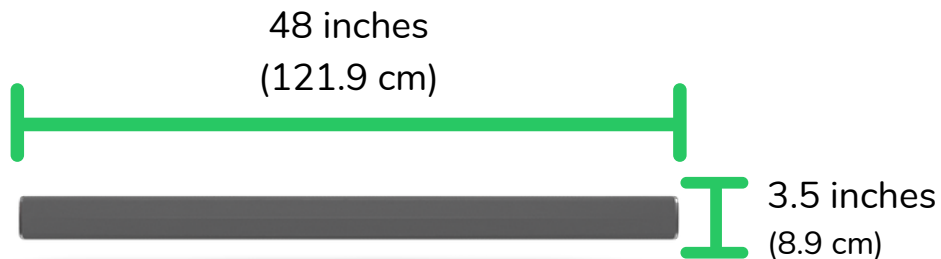

# Wall

### Size & Weight

Length: 48 in. (121.9 cm)

Height: 3.25 in. (8.3 cm)

Depth: 3.5 in. (8.9 cm)

Weight: 7.5 lbs. (3.4 kg)